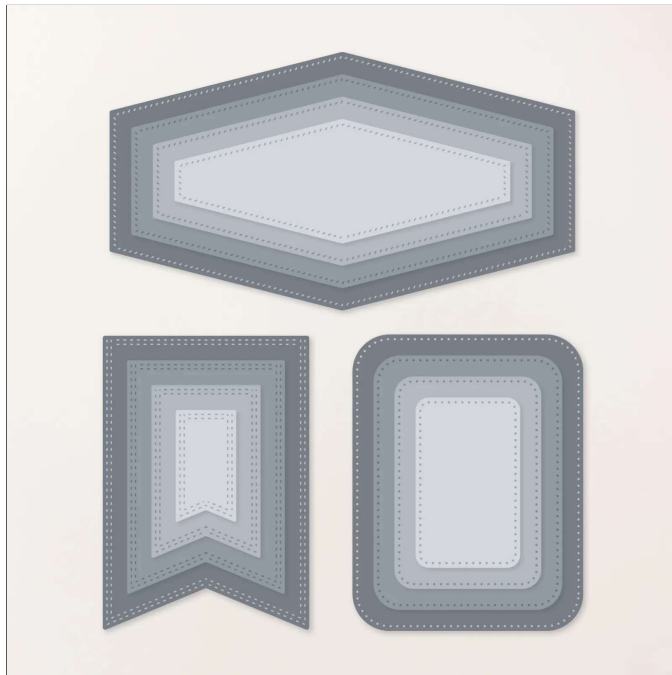

# Nested Essentials Dies

Set of 12 dies Largest die: 2 13/16" x 4 7/8" (7.1 x 12.4 cm).

May-Aug 26 Page 60

Nested Essentials Dies 161597

French: Poinçons Essentiels Imbriqués

German: Stanzformen Sticknaht-Basics

Cut to fit your case: Standard Case: 5/8" spine, 5 1/8" front, 7" length  
 New Stamp & Die Envelopes 5 1/4" front, 8 7/8" length

#StampinCut&Emboss #Tools #Dies  
**Nested Essentials Dies**

Standard